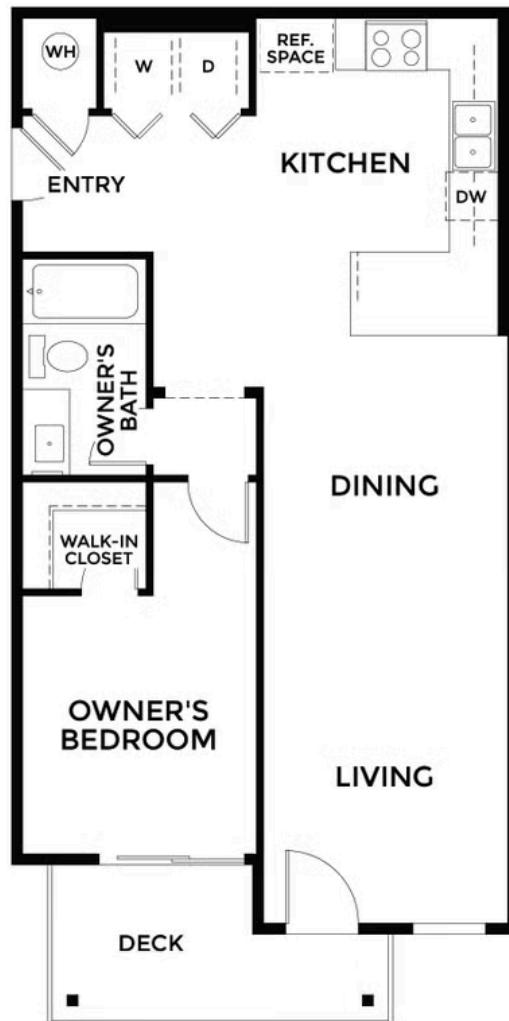

STARTING AT
\$555,500

776 Sq. Ft.

1 Bed

1 Bath

Garden Flat Residence 1 is a well-designed 1 bedroom, 1 bathroom home offering approximately 776 square feet of streamlined living. The open-concept layout connects the kitchen, dining, and living areas into one cohesive space, creating a natural flow throughout the home. A private deck extends the living area outdoors, with dual access from both the living room and the owner's suite. The owner's suite is set apart for added privacy, and a washer and dryer closet with standard upper cabinets adds everyday functionality. **See Agent for More Details.**