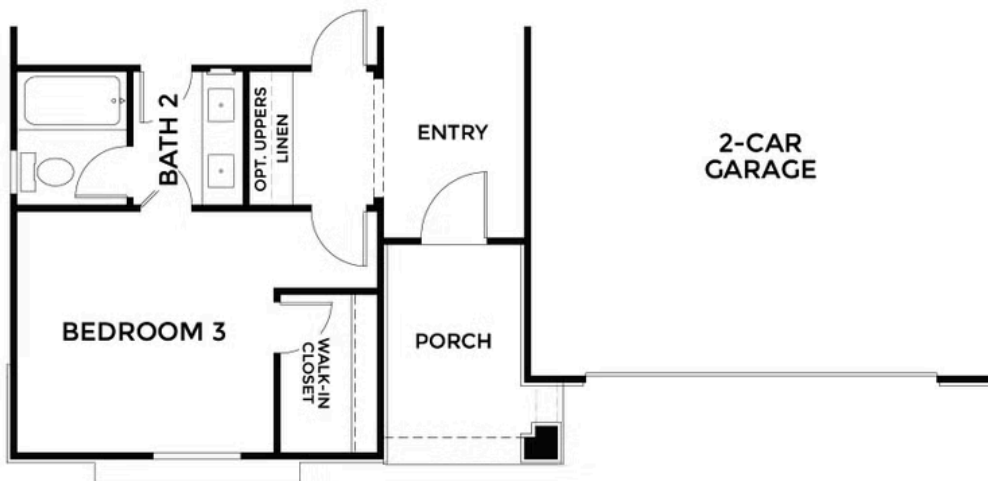

ELEVATION
PRAIRIE