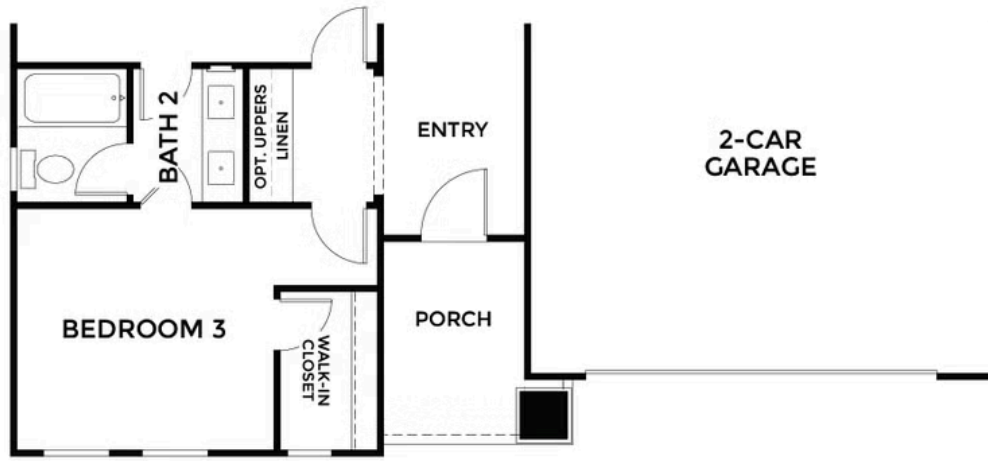

QUICK MOVE-IN

\$709,900

THE RESIDENCE 11

Traditional

2,166 Sq. Ft.

1 Story

4 Bed

3 Bath

2 Car Garage

Residence 11 delivers 2,166 square feet of open, easy living across a single level. With 4 bedrooms and 3 bathrooms, this layout includes a convenient Jack and Jill bath with dual sinks between bedrooms 2 and 3, a spacious laundry room, and a welcoming covered front porch. The seamless flow between the kitchen, gathering room, and dining nook makes everyday living and entertaining effortless.

The owner's suite is privately located towards the back of the home and features a generous walk-in closet and spa inspired bathroom. A covered patio extends the living space outdoors, ideal for weekend barbecues or quiet evenings. With three distinct elevations to choose from, Residence 11 combines smart design with timeless curb appeal.