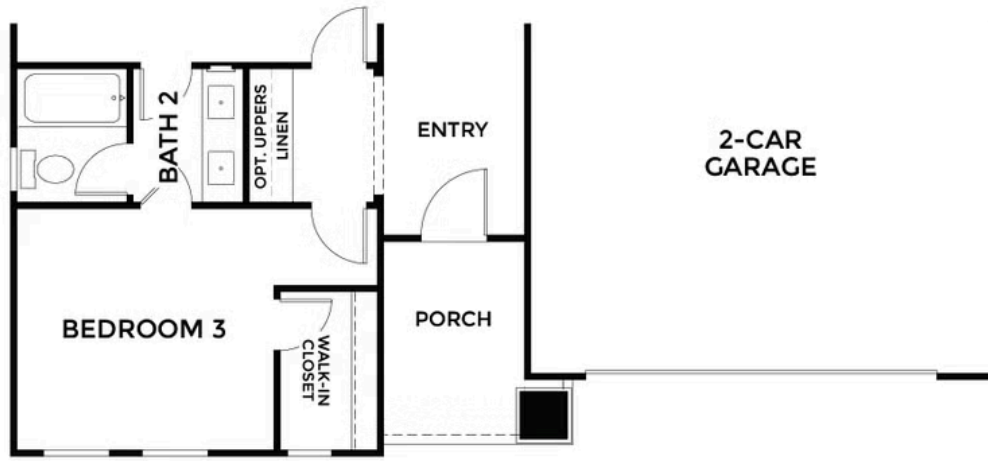

QUICK MOVE-IN

\$719,900

THE RESIDENCE 11

Traditional

2,166 Sq. Ft.

1 Story

4 Bed

3 Bath

2 Car Garage

Residence 11 delivers 2,166 square feet of open, easy living across a single level. With 4 bedrooms and 3 bathrooms, this layout includes a convenient Jack and Jill bath with dual sinks between bedrooms 2 and 3, a spacious laundry room, and a welcoming covered front porch. The seamless flow between the kitchen, gathering room, and dining nook makes everyday living and entertaining effortless.

The owner's suite is privately located towards the back of the home and features a generous walk-in closet and spa inspired bathroom. A covered patio extends the living space outdoors, ideal for weekend barbecues or quiet evenings. With three distinct elevations to choose from, Residence 11 combines smart design with timeless curb appeal.