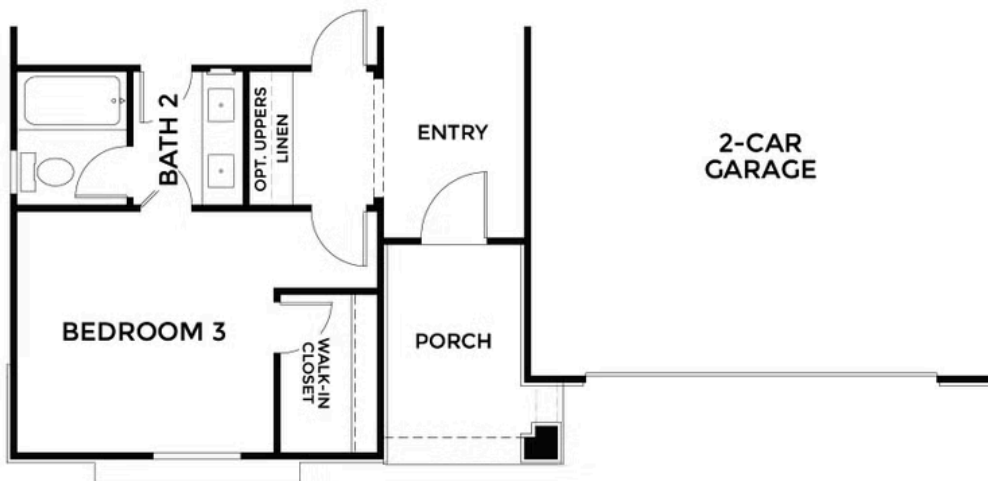

**STARTING AT**  
**\$709,900**

2,166 Sq. Ft.

1 Story

4 Bed

3 Bath

2 Car Garage

Residence 11 delivers 2,166 square feet of open, easy living across a single level. With 4 bedrooms and 3 bathrooms, this layout includes a convenient Jack and Jill bath with dual sinks between bedrooms 2 and 3, a spacious laundry room, and a welcoming covered front porch. The seamless flow between the kitchen, gathering room, and dining nook makes everyday living and entertaining effortless.

The owner's suite is privately located towards the back of the home and features a generous walk-in closet and spa inspired bathroom. A covered patio extends the living space outdoors, ideal for weekend barbecues or quiet evenings. With three distinct elevations to choose from, Residence 11 combines smart design with timeless curb appeal.

Residence 11A | Spanish

Residence 11C | Prairie

Residence 11D | Traditional

ELEVATION  
TRADITIONAL

ELEVATION  
PRAIRIE