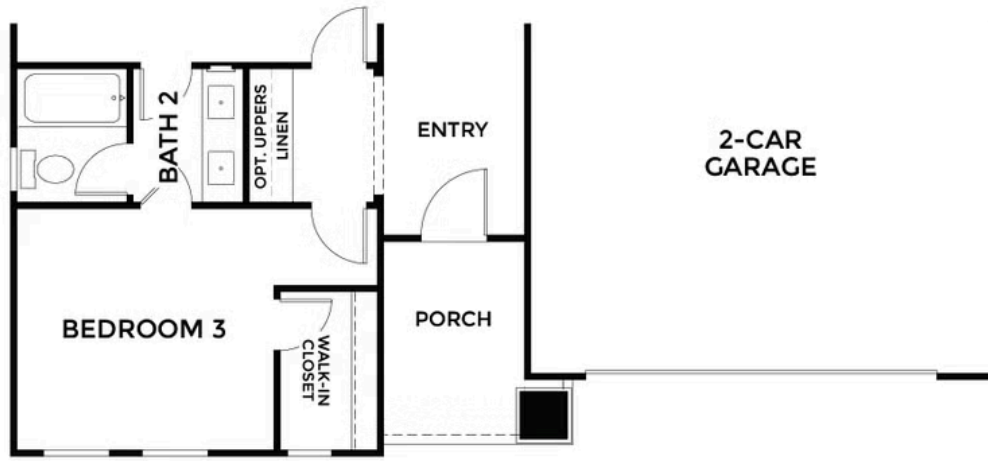

**STARTING AT**  
**\$709,900**

2,166 Sq. Ft.

1 Story

4 Bed

3 Bath

2 Car Garage

Residence 11 delivers 2,166 square feet of open, easy living across a single level. With 4 bedrooms and 3 bathrooms, this layout includes a convenient Jack and Jill bath with dual sinks between bedrooms 2 and 3, a spacious laundry room, and a welcoming covered front porch. The seamless flow between the kitchen, gathering room, and dining nook makes everyday living and entertaining effortless.

The owner's suite is privately located towards the back of the home and features a generous walk-in closet and spa inspired bathroom. A covered patio extends the living space outdoors, ideal for weekend barbecues or quiet evenings. With three distinct elevations to choose from, Residence 11 combines smart design with timeless curb appeal.

Residence 11A | Spanish

Residence 11C | Prairie

Residence 11D | Traditional

ELEVATION  
TRADITIONAL

ELEVATION  
PRAIRIE