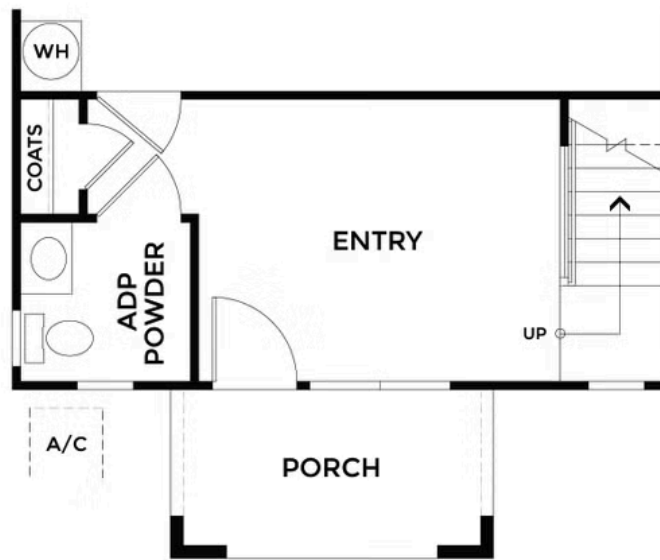

STARTING AT
\$767,500

1,820 Sq. Ft.

3 Story

3 Bed

3 Bath

2 Car Garage

ADP POWDER