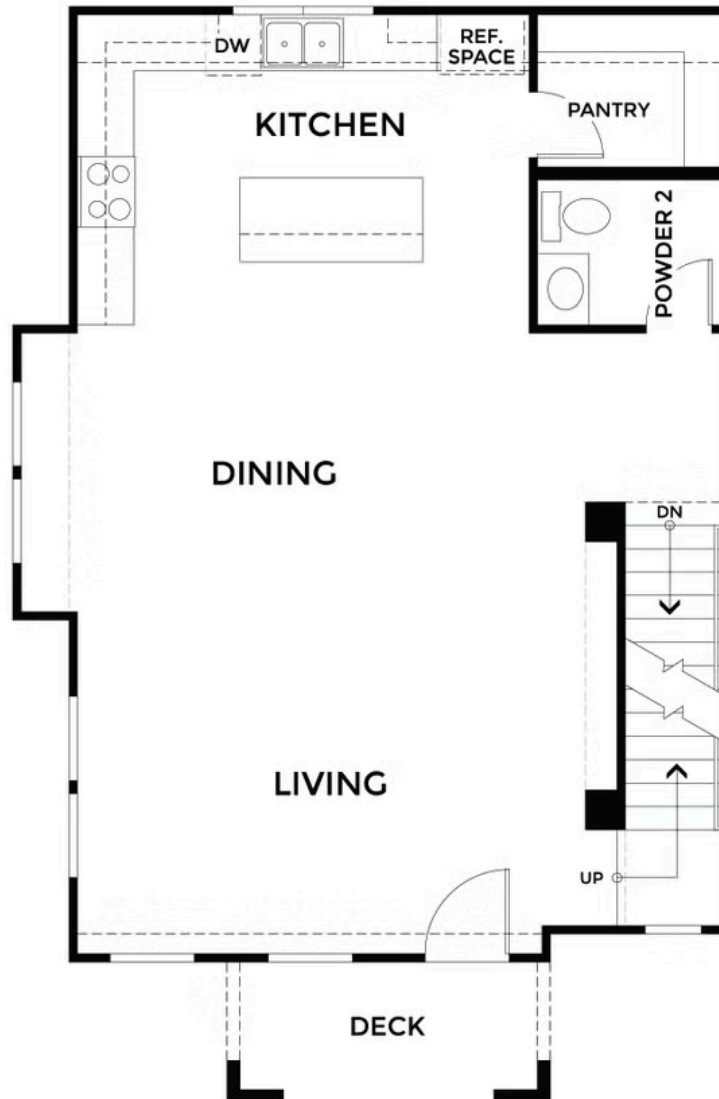

STARTING AT
\$767,500

1,820 Sq. Ft.

3 Story

3 Bed

3 Bath

2 Car Garage

ADP POWDER