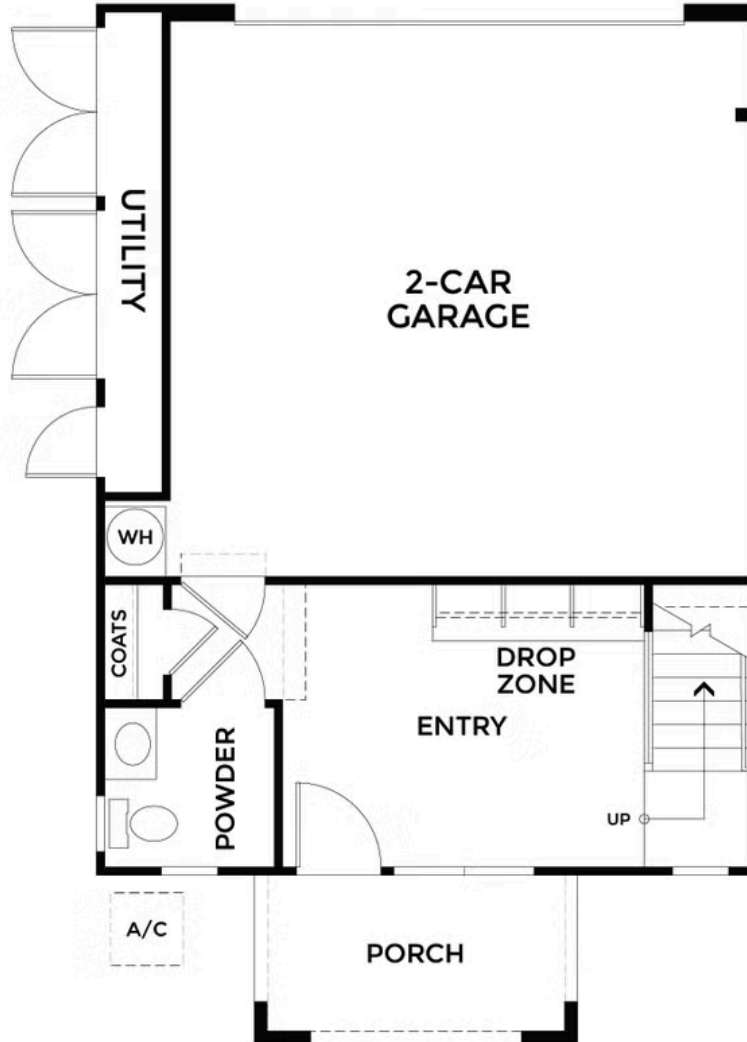

STARTING AT
\$767,500

1,820 Sq. Ft.

3 Story

3 Bed

3 Bath

2 Car Garage

ADP POWDER