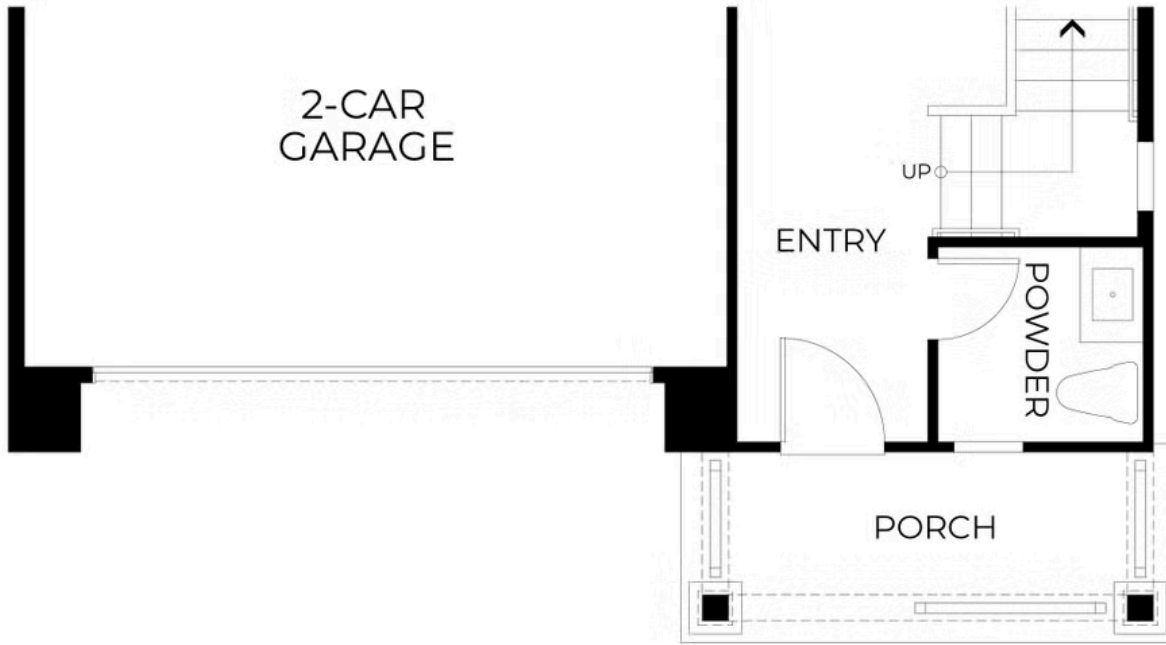

1,861 Sq. Ft.

2 Story

3 Bed

2.5 Bath

2 Car Garage

Offering a thoughtful blend of space and style, Residence 4 is designed to enhance your everyday living experience. Residence 4 is a spacious single-family home offering 1,861 square feet of modern living designed to impress. This 3-bedroom, 2.5-bath home boasts a seamless flow between the great room, dining area, and a kitchen with a central island—perfect for meal prep, casual dining, and lively gatherings. Upstairs, the versatile loft provides an ideal space for a home office, playroom, or cozy lounge area. The primary suite serves as a private retreat, complete with an en-suite bathroom and a generous walk-in closet. Two additional bedrooms share a stylish full bath, ensuring comfort and privacy for family or guests. With an attached two-car garage and abundant storage throughout, Residence 4 perfectly combines style, space,

Residence 4A | Farmhouse

Residence 4B | Craftsman

ELEVATION B
FIRST FLOOR

ELEVATION A
FIRST FLOOR
WRAP PORCH