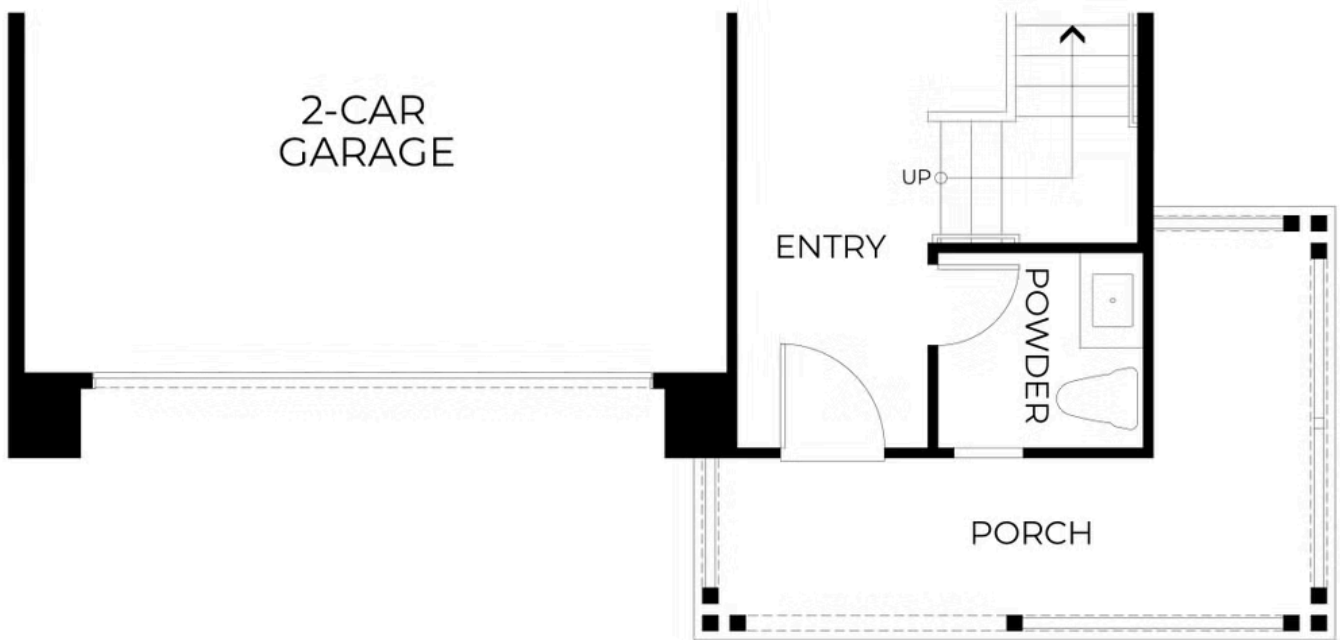

1,861 Sq. Ft.

2 Story

3 Bed

2.5 Bath

2 Car Garage

Offering a thoughtful blend of space and style, Residence 4 is designed to enhance your everyday living experience. Residence 4 is a spacious single-family home offering 1,861 square feet of modern living designed to impress. This 3-bedroom, 2.5-bath home boasts a seamless flow between the great room, dining area, and a kitchen with a central island—perfect for meal prep, casual dining, and lively gatherings. Upstairs, the versatile loft provides an ideal space for a home office, playroom, or cozy lounge area. The primary suite serves as a private retreat, complete with an en-suite bathroom and a generous walk-in closet. Two additional bedrooms share a stylish full bath, ensuring comfort and privacy for family or guests. With an attached two-car garage and abundant storage throughout, Residence 4 perfectly combines style, space,

Residence 4A | Farmhouse

Residence 4B | Craftsman

ELEVATION B
FIRST FLOOR

ELEVATION A
FIRST FLOOR
WRAP PORCH