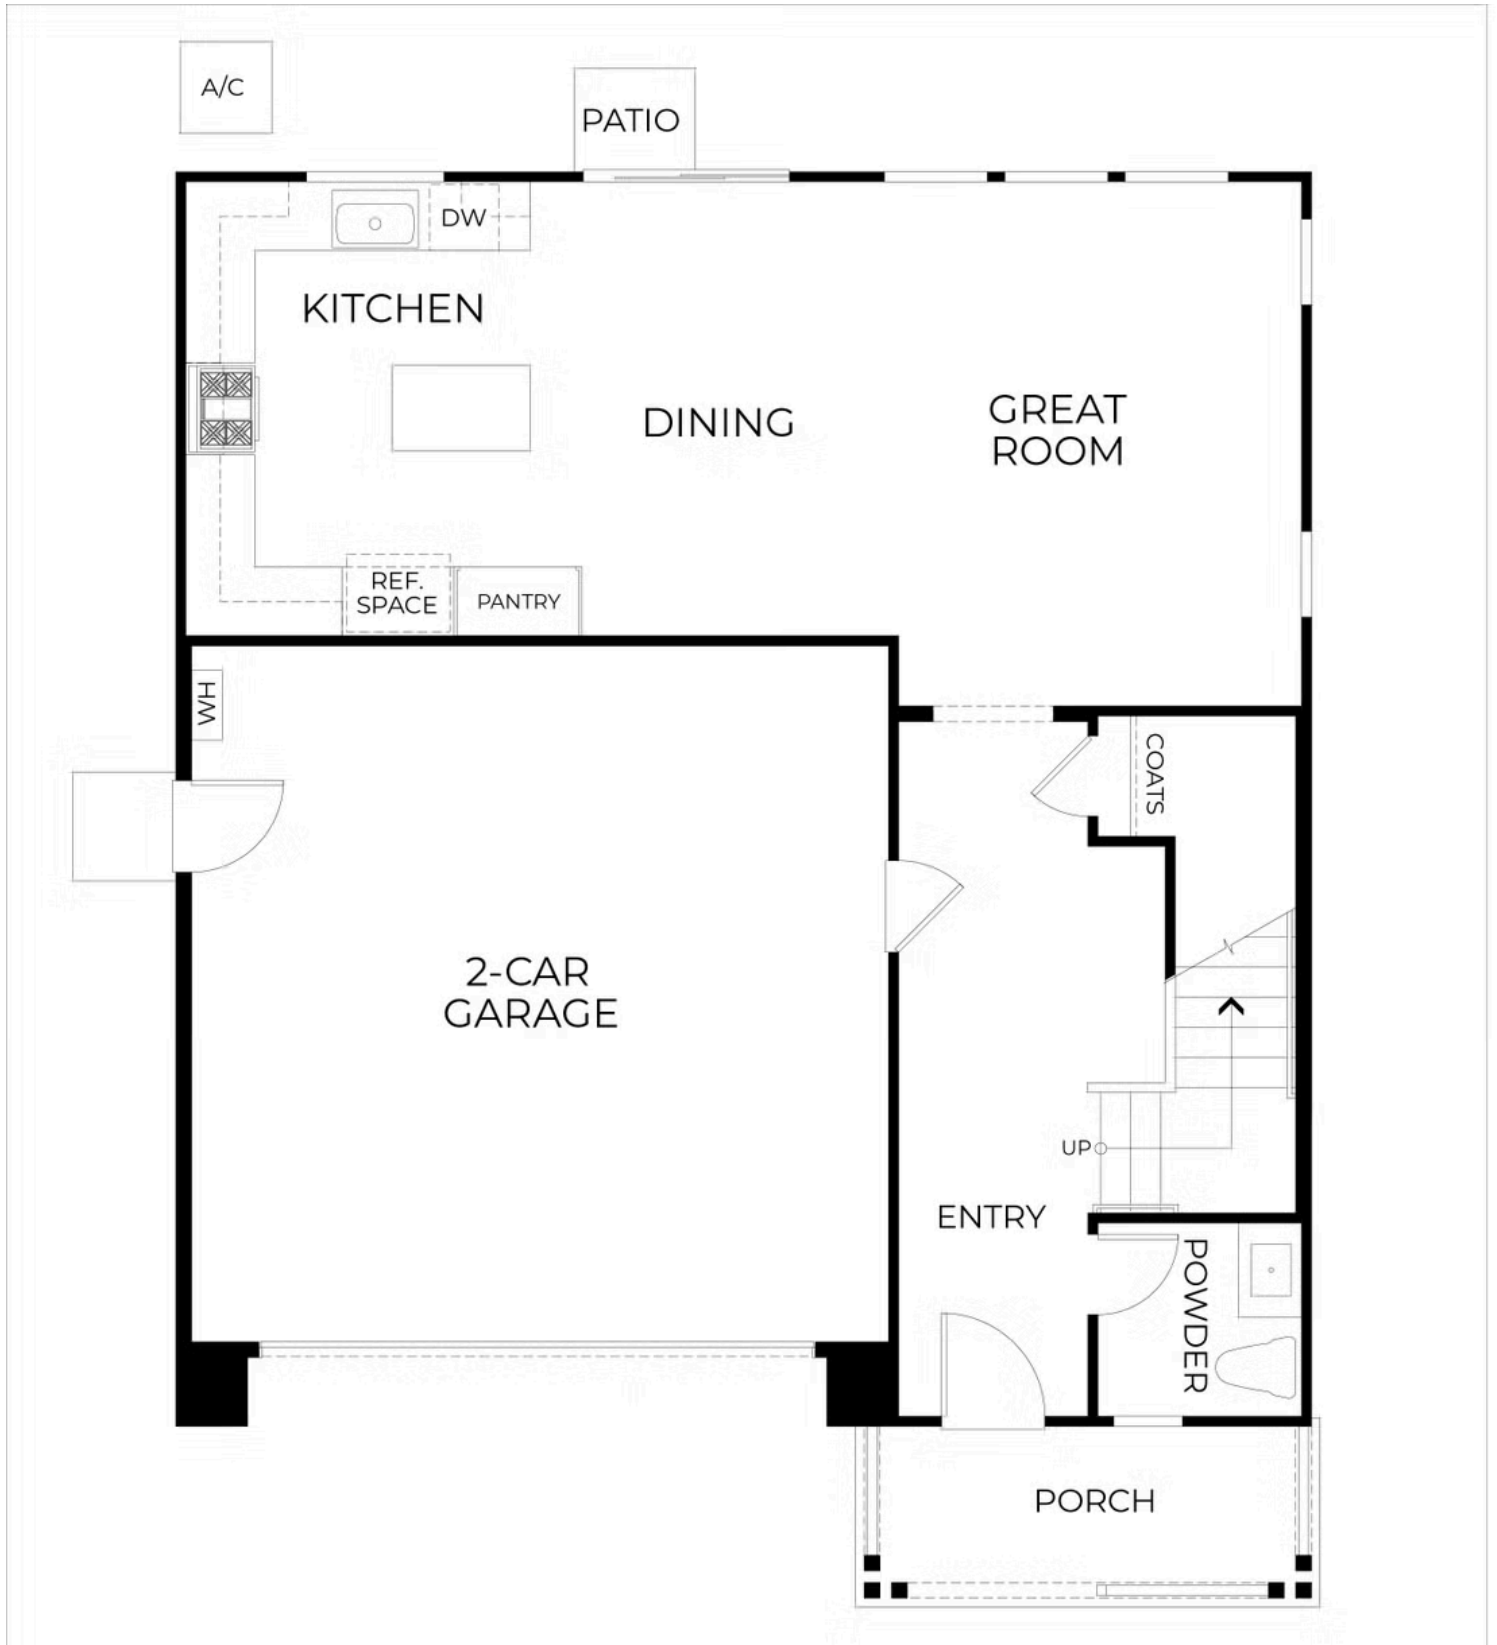

1,861 Sq. Ft.

2 Story

3 Bed

2.5 Bath

2 Car Garage

Offering a thoughtful blend of space and style, Residence 4 is designed to enhance your everyday living experience. Residence 4 is a spacious single-family home offering 1,861 square feet of modern living designed to impress. This 3-bedroom, 2.5-bath home boasts a seamless flow between the great room, dining area, and a kitchen with a central island—perfect for meal prep, casual dining, and lively gatherings. Upstairs, the versatile loft provides an ideal space for a home office, playroom, or cozy lounge area. The primary suite serves as a private retreat, complete with an en-suite bathroom and a generous walk-in closet. Two additional bedrooms share a stylish full bath, ensuring comfort and privacy for family or guests. With an attached two-car garage and abundant storage throughout, Residence 4 perfectly combines style, space,

Residence 4A | Farmhouse

Residence 4B | Craftsman

ELEVATION B
FIRST FLOOR

ELEVATION A
FIRST FLOOR
WRAP PORCH